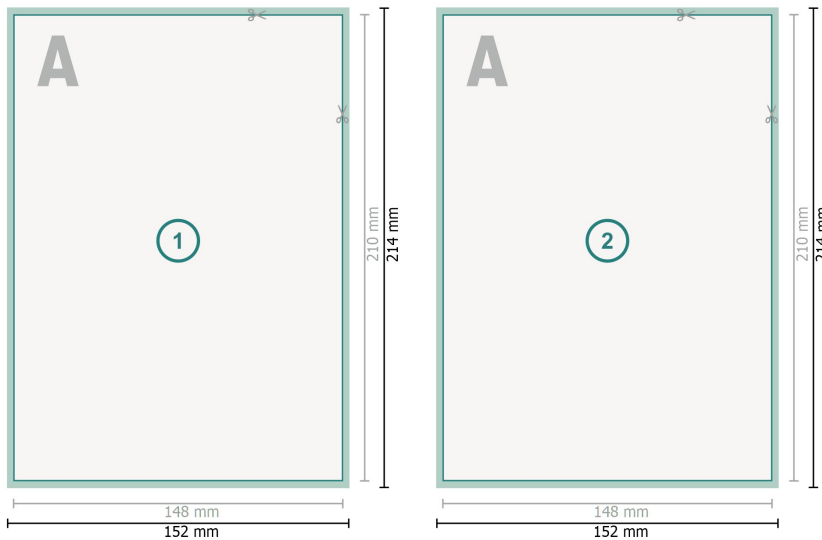

Postcards, A5

**Dataformat (incl. 2 mm bleed):**

15,2 x 21,4 cm

bleed:

2 mm

Trimmed size:

14,8 x 21 cm

Safety margin:

4 mm

Maintaining space between the text/information and the edge of the trimmed format prevents undesirable cuts.

Explanation of symbols

Bleed

Reading direction

Trimmed size

Data format

We will cut/perforate your product here

Please note:

Allow for trim allowance and safety margin according to instructions.

Arrange background graphics, images or graphics up to the edge of the data format.

Tolerances may occur during production due to cutting, punching and folding processes.