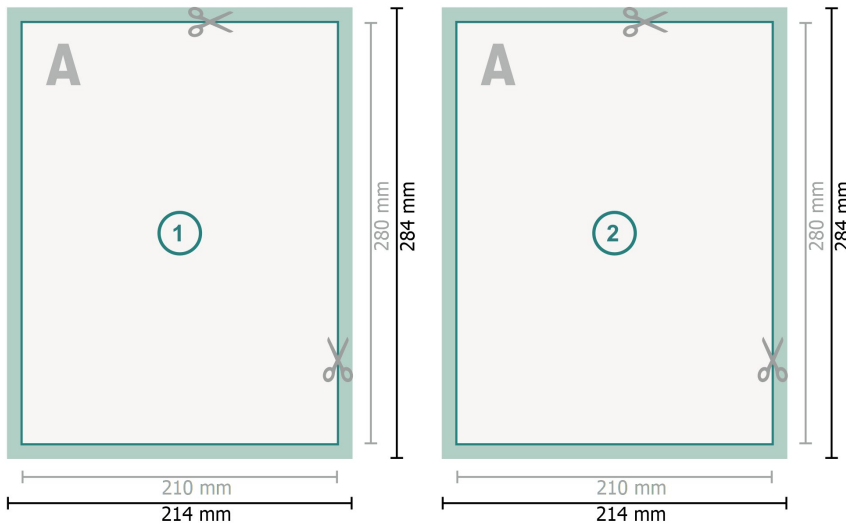

Postcards, 21 x 28 cm

Dataformat (incl. 2 mm bleed):
21,4 x 28,4 cm

bleed:
2 mm

Trimmed size:
21 x 28 cm

Safety margin:
4 mm

Maintaining space between the text/information and the edge of the trimmed format prevents undesirable cuts.

Explanation of symbols

- Bleed
- Reading direction
- Trimmed size
- Data format
- We will cut/perforate your product here

Please note:

Allow for trim allowance and safety margin according to instructions.

Arrange background graphics, images or graphics up to the edge of the data format.

Tolerances may occur during production due to cutting, punching and folding processes.

Printing data: Instructions and templates can be found under the menu item *Printing data* at www.onlineprinters.com