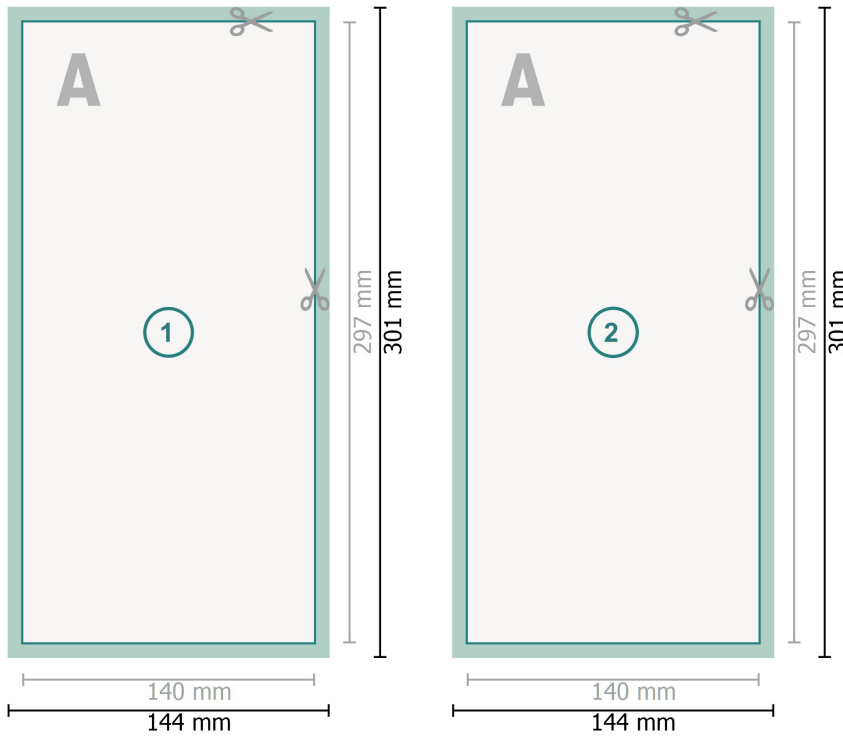

Postcards, 1/3 A3

**Dataformat (incl. 2 mm bleed):**

14,4 x 30,1 cm

bleed:

2 mm

Trimmed size:

14 x 29,7 cm

Safety margin:

4 mm

Maintaining space between the text/information and the edge of the trimmed format prevents undesirable cuts.

Explanation of symbols

Bleed

Reading direction

Trimmed size

Data format

We will cut/perforate your product here

Please note:

Allow for trim allowance and safety margin according to instructions.

Arrange background graphics, images or graphics up to the edge of the data format.

Tolerances may occur during production due to cutting, punching and folding processes.