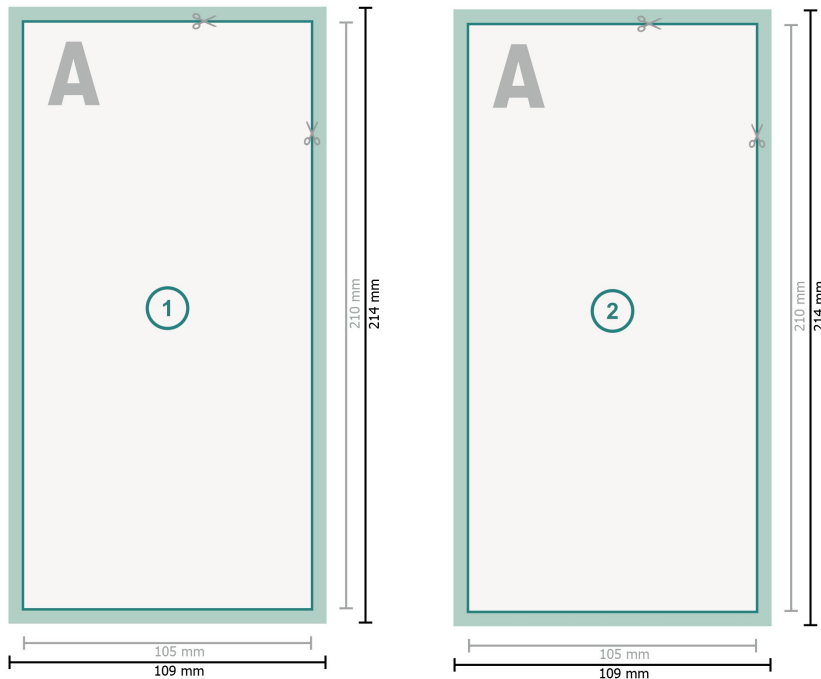

Postcards, DL

Dataformat (incl. 2 mm bleed):
10,9 x 21,4 cm

bleed:
2 mm

Trimmed size:
10,5 x 21 cm

Safety margin:
4 mm

Maintaining space between the text/information and the edge of the trimmed format prevents undesirable cuts.

Explanation of symbols

- Bleed
- Reading direction
- Trimmed size
- Data format
- We will cut/perforate your product here

Please note:

Allow for trim allowance and safety margin according to instructions.

Arrange background graphics, images or graphics up to the edge of the data format.

Tolerances may occur during production due to cutting, punching and folding processes.

Printing data: Instructions and templates can be found under the menu item *Printing data* at www.onlineprinters.com