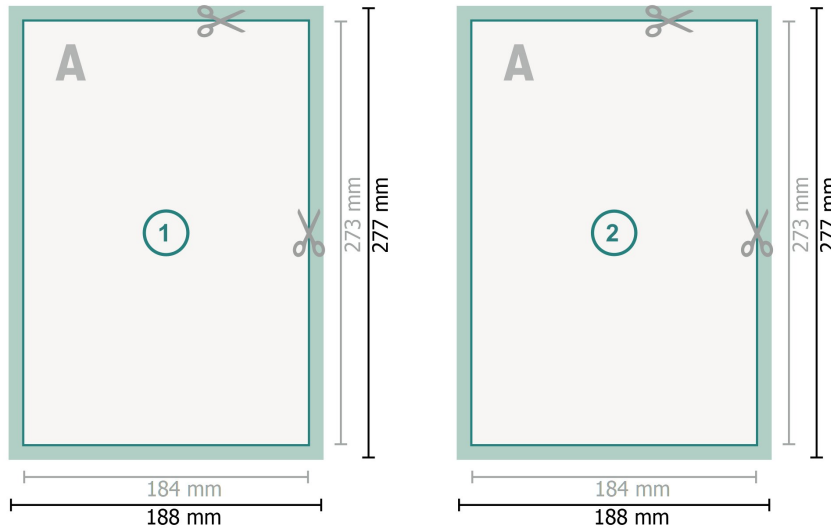

Postcards, DVD Cover

Dataformat (incl. 2 mm bleed):
18,8 x 27,7 cm

bleed:
2 mm

Trimmed size:
18,4 x 27,3 cm

Safety margin:
4 mm

Maintaining space between the text/information and the edge of the trimmed format prevents undesirable cuts.

Explanation of symbols

- Bleed
- Reading direction
- Trimmed size
- Data format
- We will cut/perforate your product here

Please note:

Allow for trim allowance and safety margin according to instructions.

Arrange background graphics, images or graphics up to the edge of the data format.

Tolerances may occur during production due to cutting, punching and folding processes.

Printing data: Instructions and templates can be found under the menu item *Printing data* at www.onlineprinters.com