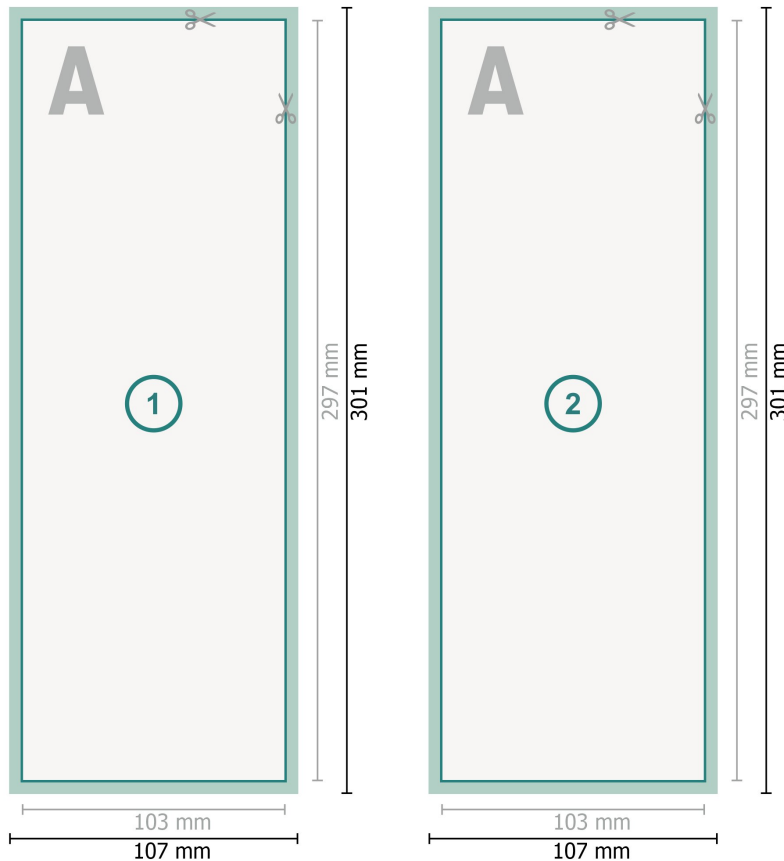

Postcards, A4 Half

**Dataformat (incl. 2 mm bleed):**

10,7 x 30,1 cm

bleed:

2 mm

Trimmed size:

10,3 x 29,7 cm

Safety margin:

4 mm

Maintaining space between the text/information and the edge of the trimmed format prevents undesirable cuts.

Explanation of symbols

-  Bleed
-  Reading direction
-  Trimmed size
-  Data format
-  We will cut/perforate your product here

Please note:

Allow for trim allowance and safety margin according to instructions.

Arrange background graphics, images or graphics up to the edge of the data format.

Tolerances may occur during production due to cutting, punching and folding processes.