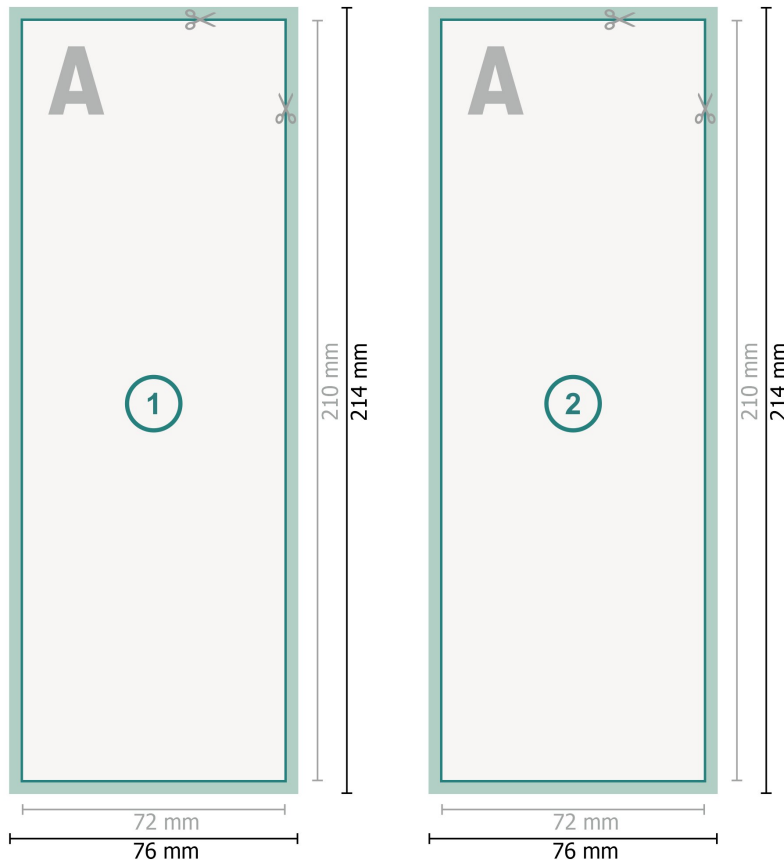

Postcards, A5 Half

**Dataformat (incl. 2 mm bleed):**

7,6 x 21,4 cm

bleed:

2 mm

Trimmed size:

7,2 x 21 cm

Safety margin:

4 mm

Maintaining space between the text/information and the edge of the trimmed format prevents undesirable cuts.

Explanation of symbols

 Bleed

 Reading direction

 Trimmed size

 Data format

 We will cut/perforate your product here

Please note:

Allow for trim allowance and safety margin according to instructions.

Arrange background graphics, images or graphics up to the edge of the data format.

Tolerances may occur during production due to cutting, punching and folding processes.