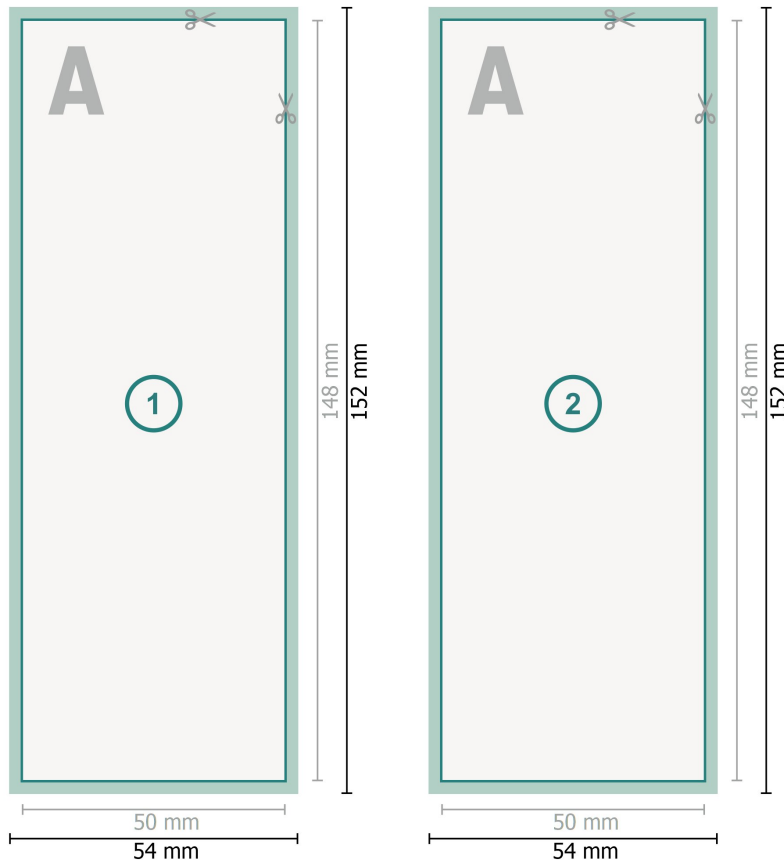

## Postcards, A6 Half

**Dataformat (incl. 2 mm bleed):**

5,4 x 15,2 cm

**bleed:**

2 mm

**Trimmed size:**

5 x 14,8 cm

**Safety margin:**

4 mm

Maintaining space between the text/information and the edge of the trimmed format prevents undesirable cuts.

**Explanation of symbols**

 Bleed

 Reading direction

 Trimmed size

 Data format

 We will cut/perforate your product here

---

**Please note:**

Allow for trim allowance and safety margin according to instructions.

Arrange background graphics, images or graphics up to the edge of the data format.

Tolerances may occur during production due to cutting, punching and folding processes.