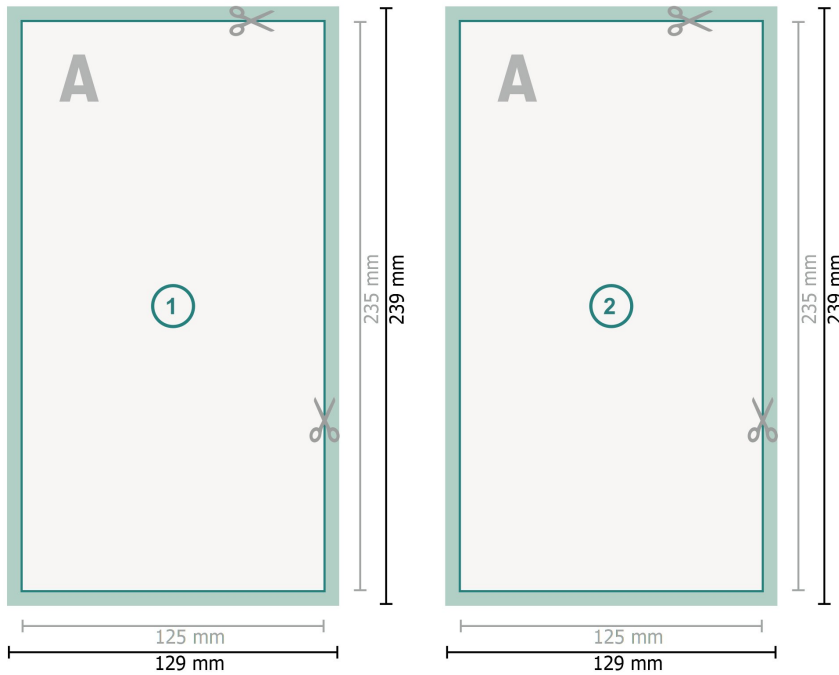

## Postcards, Maxi

**Dataformat (incl. 2 mm bleed):**

12,9 x 23,9 cm

**bleed:**

2 mm

**Trimmed size:**

12,5 x 23,5 cm

**Safety margin:**

4 mm

Maintaining space between the text/information and the edge of the trimmed format prevents undesirable cuts.

**Explanation of symbols**

Bleed

Reading direction

Trimmed size

Data format

We will cut/perforate your product here

---

**Please note:**

Allow for trim allowance and safety margin according to instructions.

Arrange background graphics, images or graphics up to the edge of the data format.

Tolerances may occur during production due to cutting, punching and folding processes.