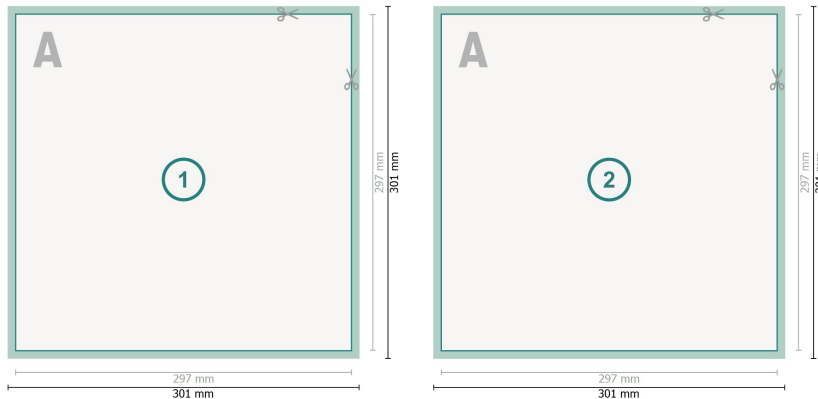

Postcards, A3-Square

**Dataformat (incl. 2 mm bleed):**

30,1 x 30,1 cm

bleed:

2 mm

Trimmed size:

29,7 x 29,7 cm

Safety margin:

4 mm

Maintaining space between the text/information and the edge of the trimmed format prevents undesirable cuts.

Explanation of symbols

 Bleed

 Reading direction

 Trimmed size

 Data format

 We will cut/perforate your product here

Please note:

Allow for trim allowance and safety margin according to instructions.

Arrange background graphics, images or graphics up to the edge of the data format.

Tolerances may occur during production due to cutting, punching and folding processes.