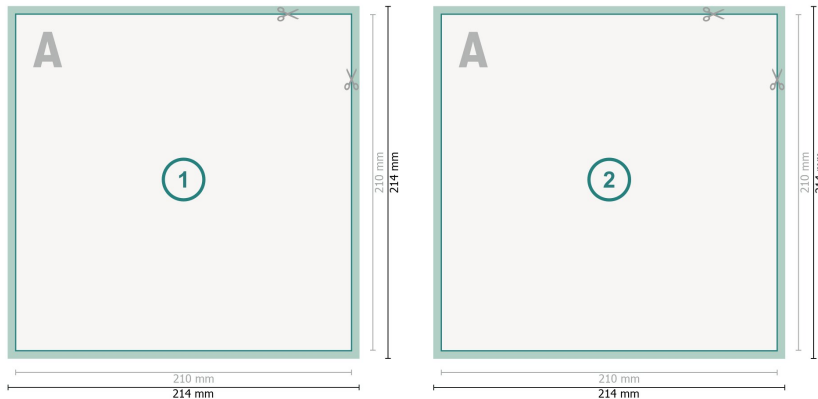

## Postcards, A4-Square

**Dataformat (incl. 2 mm bleed):**  
21,4 x 21,4 cm

**bleed:**  
2 mm

**Trimmed size:**  
21 x 21 cm

**Safety margin:**  
4 mm

Maintaining space between the text/information and the edge of the trimmed format prevents undesirable cuts.

### Explanation of symbols

-  Bleed
-  Reading direction
-  Trimmed size
-  Data format
-  We will cut/perforate your product here

---

### Please note:

Allow for trim allowance and safety margin according to instructions.

Arrange background graphics, images or graphics up to the edge of the data format.

Tolerances may occur during production due to cutting, punching and folding processes.