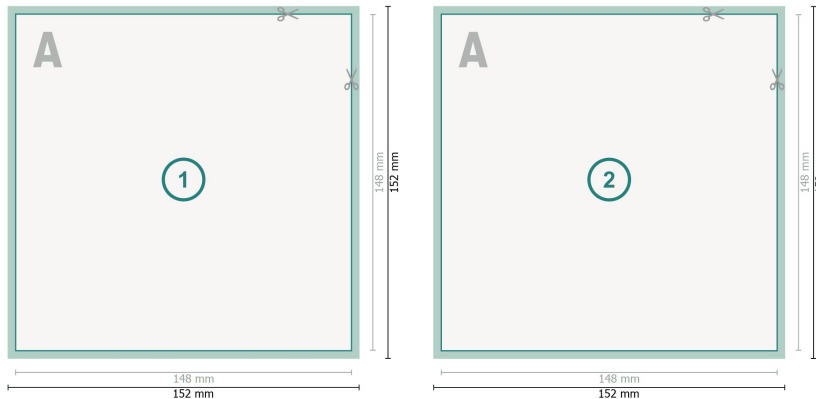

Postcards, A5-Square

**Dataformat (incl. 2 mm bleed):**

15,2 x 15,2 cm

bleed:

2 mm

Trimmed size:

14,8 x 14,8 cm

Safety margin:

4 mm

Maintaining space between the text/information and the edge of the trimmed format prevents undesirable cuts.

Explanation of symbols

 Bleed

 Reading direction

 Trimmed size

 Data format

 We will cut/perforate your product here

Please note:

Allow for trim allowance and safety margin according to instructions.

Arrange background graphics, images or graphics up to the edge of the data format.

Tolerances may occur during production due to cutting, punching and folding processes.