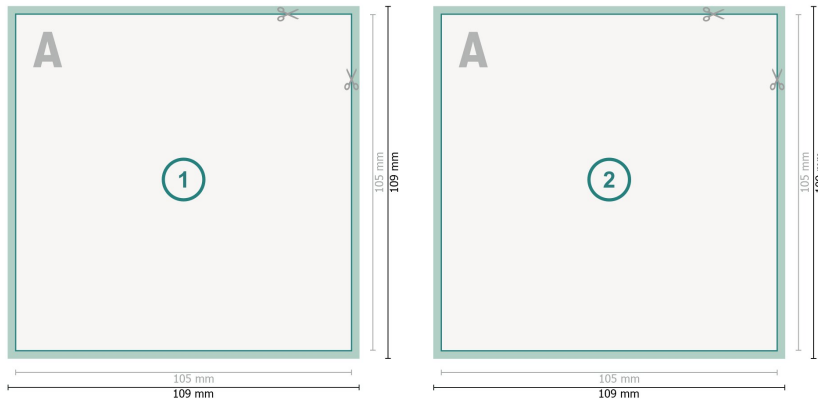

Postcards, A6-Square

Dataformat (incl. 2 mm bleed):
10,9 x 10,9 cm

bleed:
2 mm

Trimmed size:
10,5 x 10,5 cm

Safety margin:
4 mm

Maintaining space between the text/information and the edge of the trimmed format prevents undesirable cuts.

Explanation of symbols

-  Bleed
-  Reading direction
-  Trimmed size
-  Data format
-  We will cut/perforate your product here

Please note:

Allow for trim allowance and safety margin according to instructions.

Arrange background graphics, images or graphics up to the edge of the data format.

Tolerances may occur during production due to cutting, punching and folding processes.

Printing data: Instructions and templates can be found under the menu item *Printing data* at www.onlineprinters.com