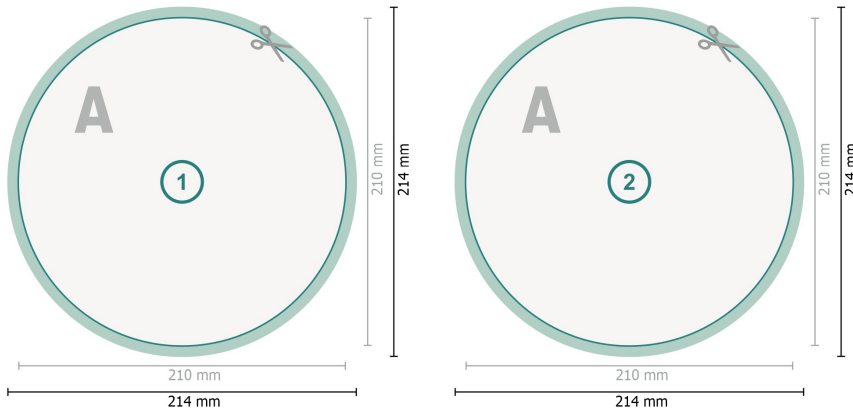

## Postcards, round, 21 cm diameter

**Dataformat (incl. 2 mm bleed):**

21,4 x 21,4 cm

**bleed:**

2 mm

**Trimmed size:**

21 x 21 cm

**Safety margin:**

4 mm

Maintaining space between the text/information and the edge of the trimmed format prevents undesirable cuts.

**Explanation of symbols**

 Bleed

 Reading direction

 Trimmed size

 Data format

 We will cut/perforate your product here

---

**Please note:**

Allow for trim allowance and safety margin according to instructions.

Arrange background graphics, images or graphics up to the edge of the data format.

Tolerances may occur during production due to cutting, punching and folding processes.