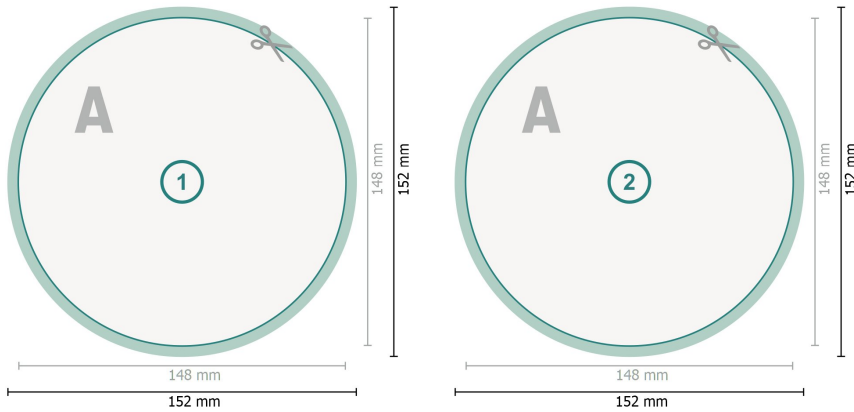

## Postcards, round, 14.8 cm diameter

**Dataformat (incl. 2 mm bleed):**  
15,2 x 15,2 cm

**bleed:**  
2 mm

**Trimmed size:**  
14,8 x 14,8 cm

**Safety margin:**  
4 mm

Maintaining space between the text/information and the edge of the trimmed format prevents undesirable cuts.

### Explanation of symbols

- Bleed
- Reading direction
- Trimmed size
- Data format
- We will cut/perforate your product here

---

### Please note:

Allow for trim allowance and safety margin according to instructions.

Arrange background graphics, images or graphics up to the edge of the data format.

Tolerances may occur during production due to cutting, punching and folding processes.