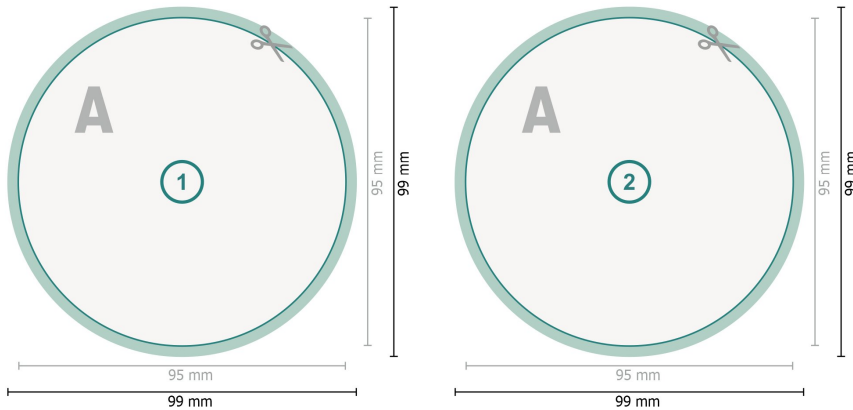

## Postcards, round, 9.5 cm diameter

**Dataformat (incl. 2 mm bleed):**  
9,9 x 9,9 cm

**bleed:**  
2 mm

**Trimmed size:**  
9,5 x 9,5 cm

**Safety margin:**  
4 mm

Maintaining space between the text/information and the edge of the trimmed format prevents undesirable cuts.

### Explanation of symbols

- Bleed
- Reading direction
- Trimmed size
- Data format
- We will cut/perforate your product here

---

### Please note:

Allow for trim allowance and safety margin according to instructions.

Arrange background graphics, images or graphics up to the edge of the data format.

Tolerances may occur during production due to cutting, punching and folding processes.