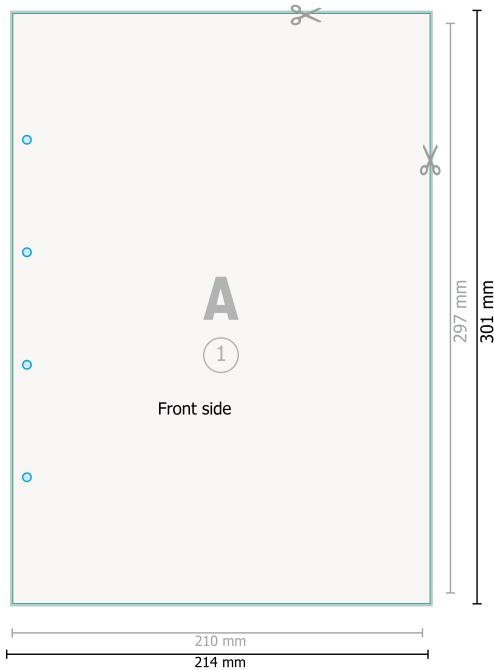

Letterheads, A4, printed on both sides

○ Optional drilled holes

Dataformat (incl. 2 mm bleed):

21,4 x 30,1 cm

bleed:

2 mm

Trimmed size:

21 x 29,7 cm

Safety margin:

4 mm

Maintaining space between the text/information and the edge of the trimmed format prevents undesirable cuts.

Explanation of symbols

■ Bleed

A Reading direction

— Trimmed size

— Data format

Please note:

Allow for trim allowance and safety margin according to instructions.

Arrange background graphics, images or graphics up to the edge of the data format.

Tolerances may occur during production due to cutting, punching and folding processes.