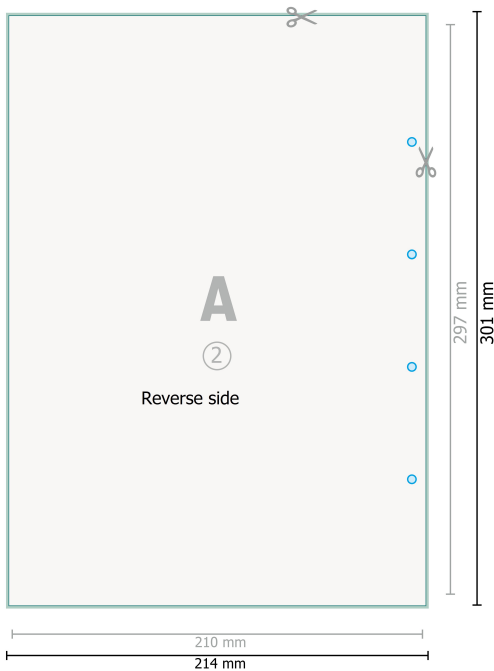

Letterheads, A4, printed on both sides

○ Optional drilled holes

Dataformat (incl. 2 mm bleed):

21,4 x 30,1 cm

bleed:

2 mm

Trimmed size:

21 x 29,7 cm

Safety margin:

4 mm

Maintaining space between the text/information and the edge of the trimmed format prevents undesirable cuts.

Explanation of symbols

■ Bleed

A Reading direction

— Trimmed size

— Data format

Please note:

Allow for trim allowance and safety margin according to instructions.

Arrange background graphics, images or graphics up to the edge of the data format.

Tolerances may occur during production due to cutting, punching and folding processes.