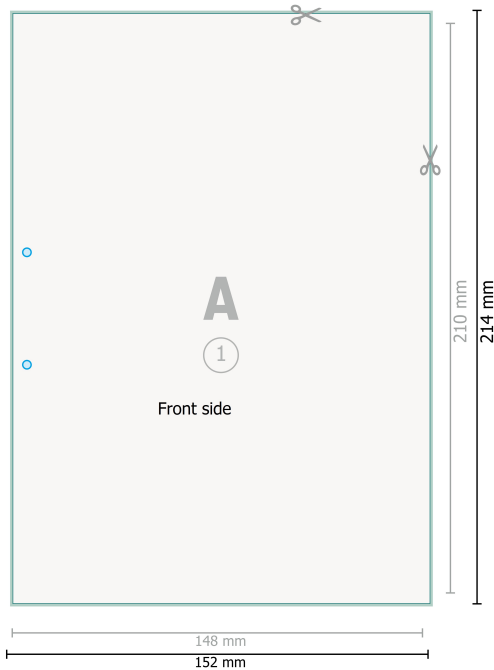

Letterheads, A5, printed on both sides

○ Optional drilled holes

Dataformat (incl. 2 mm bleed):

15,2 x 21,4 cm

bleed:

2 mm

Trimmed size:

14,8 x 21 cm

Safety margin:

4 mm

Maintaining space between the text/information and the edge of the trimmed format prevents undesirable cuts.

Explanation of symbols

 Bleed

 Reading direction

 Trimmed size

 Data format

Please note:

Allow for trim allowance and safety margin according to instructions.

Arrange background graphics, images or graphics up to the edge of the data format.

Tolerances may occur during production due to cutting, punching and folding processes.