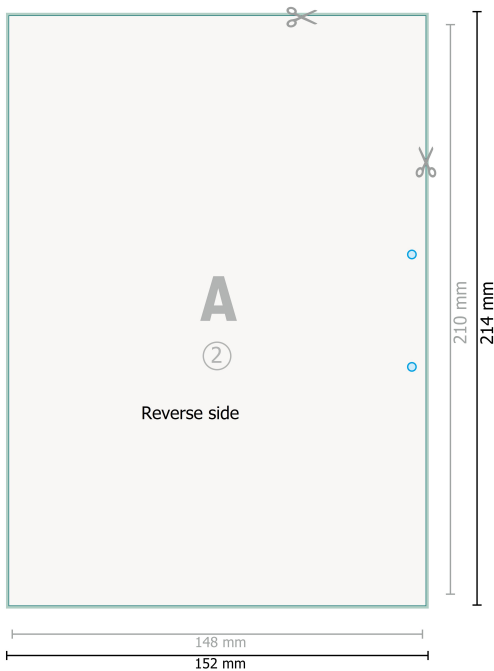

Letterheads, A5, printed on both sides

○ Optional drilled holes

Dataformat (incl. 2 mm bleed):

15,2 x 21,4 cm

bleed:

2 mm

Trimmed size:

14,8 x 21 cm

Safety margin:

4 mm

Maintaining space between the text/information and the edge of the trimmed format prevents undesirable cuts.

Explanation of symbols

 Bleed

 Reading direction

 Trimmed size

 Data format

Please note:

Allow for trim allowance and safety margin according to instructions.

Arrange background graphics, images or graphics up to the edge of the data format.

Tolerances may occur during production due to cutting, punching and folding processes.