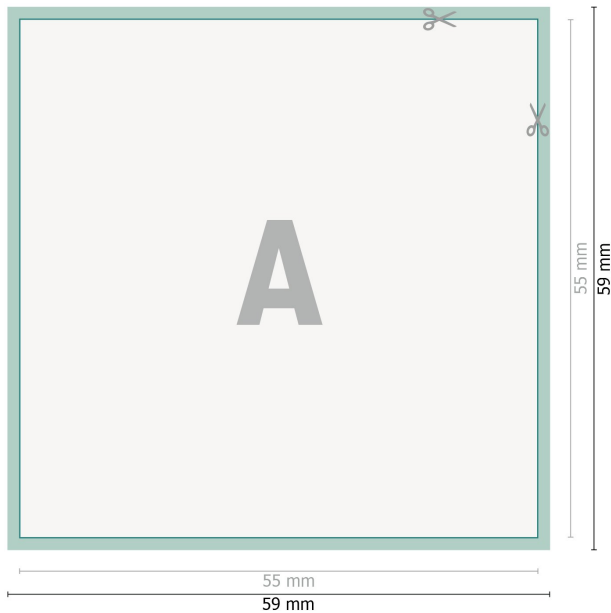

Business Cards, 5.5 x 5.5 cm

**Dataformat (incl. 2 mm bleed):**

5,9 x 5,9 cm

bleed:

2 mm

Trimmed size:

5,5 x 5,5 cm

Safety margin:

4 mm

Maintaining space between the text/information and the edge of the trimmed format prevents undesirable cuts.

Explanation of symbols

 Bleed

 Reading direction

 Trimmed size

 Data format

Please note:

Allow for trim allowance and safety margin according to instructions.

Arrange background graphics, images or graphics up to the edge of the data format.

Tolerances may occur during production due to cutting, punching and folding processes.