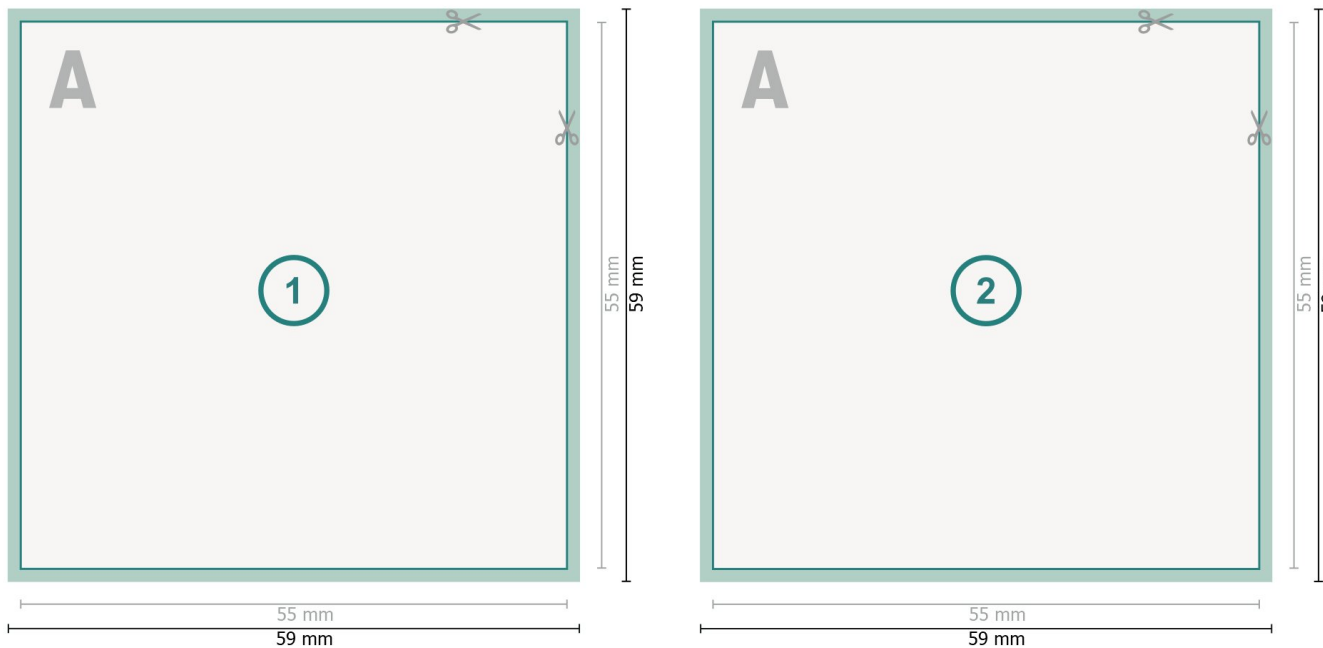

Datasheet

Business Cards, 5.5 x 5.5 cm

Dataformat (incl. 2 mm bleed):
5,9 x 5,9 cm

bleed:
2 mm

Trimmed size:
5,5 x 5,5 cm

Safety margin:
4 mm

Maintaining space between the text/information and the edge of the trimmed format prevents undesirable cuts.

Explanation of symbols

-  Bleed
-  Reading direction
-  Trimmed size
-  Data format

Please note:

Allow for trim allowance and safety margin according to instructions.

Arrange background graphics, images or graphics up to the edge of the data format.

Tolerances may occur during production due to cutting, punching and folding processes.

Printing data: Instructions and templates can be found under the menu item *Printing data at*