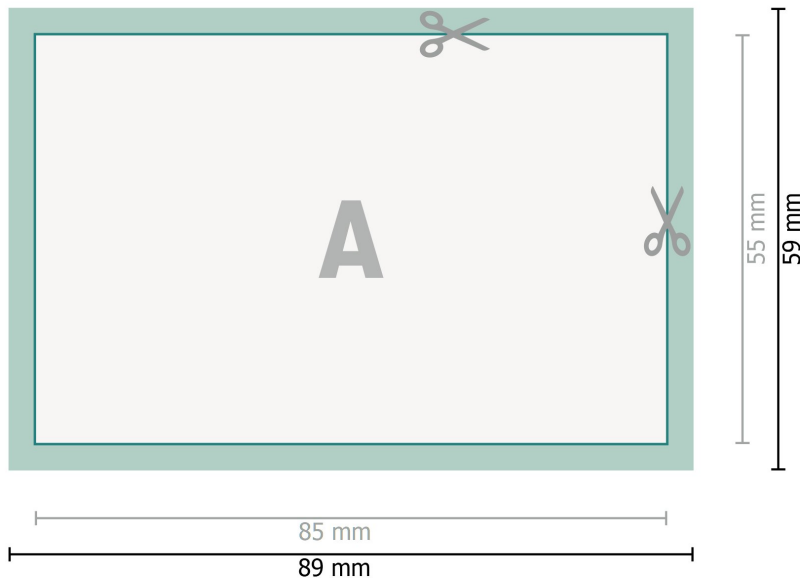

## Business Cards, 8.5 x 5.5 cm

**Dataformat (incl. 2 mm bleed):**  
8,9 x 5,9 cm

**bleed:**  
2 mm

**Trimmed size:**  
8,5 x 5,5 cm

**Safety margin:**  
4 mm

Maintaining space between the text/information and the edge of the trimmed format prevents undesirable cuts.

### Explanation of symbols

 Bleed

 Reading direction

 Trimmed size

 Data format

---

### Please note:

Allow for trim allowance and safety margin according to instructions.

Arrange background graphics, images or graphics up to the edge of the data format.

Tolerances may occur during production due to cutting, punching and folding processes.