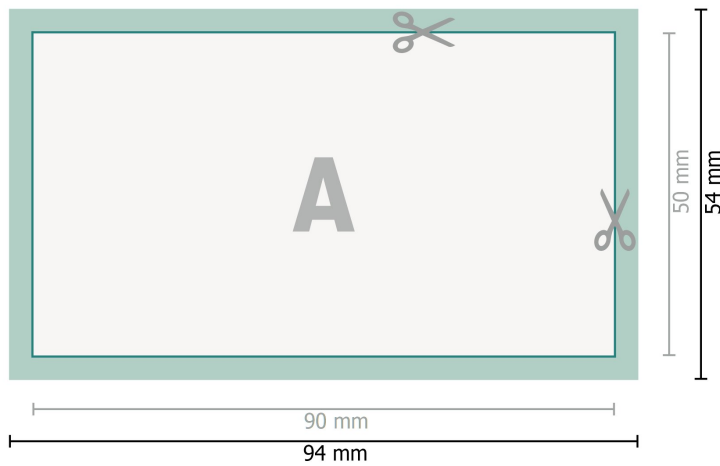

Business Cards, 9.0 x 5.0 cm

**Dataformat (incl. 2 mm bleed):**

9,4 x 5,4 cm

bleed:

2 mm

Trimmed size:

9 x 5 cm

Safety margin:

4 mm

Maintaining space between the text/information and the edge of the trimmed format prevents undesirable cuts.

Explanation of symbols

 Bleed

 Reading direction

 Trimmed size

 Data format

Please note:

Allow for trim allowance and safety margin according to instructions.

Arrange background graphics, images or graphics up to the edge of the data format.

Tolerances may occur during production due to cutting, punching and folding processes.