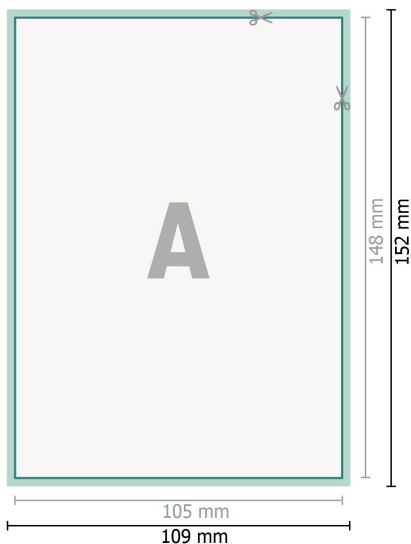

Wedding cards portrait, A6

2 pages, 300 gsm art print paper

Front side

Dataformat (incl. 2 mm bleed):

10,9 x 15,2 cm

bleed:

2 mm

Trimmed size:

10,5 x 14,8 cm

Safety margin:

4 mm

Maintaining space between the text/information and the edge of the trimmed format prevents undesirable cuts.

Reverse side

Explanation of symbols

 Bleed

 Reading direction

 Trimmed size

 Data format

 We will cut/perforate your product here

Please note:

Allow for trim allowance and safety margin according to instructions.

Arrange background graphics, images or graphics up to the edge of the data format.