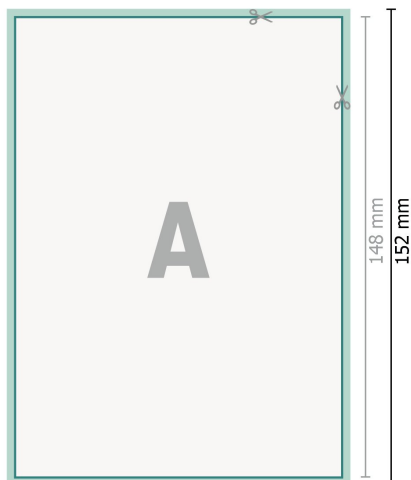

Wedding cards portrait, A6

2 pages, 300 gsm art print paper

Front side

Dataformat (incl. 2 mm bleed):

10,9 x 15,2 cm

bleed:

2 mm

Trimmed size:

10,5 x 14,8 cm

Safety margin:

4 mm

Maintaining space between the text/information and the edge of the trimmed format prevents undesirable cuts.

Reverse side

Explanation of symbols

 Bleed

 Reading direction

 Trimmed size

 Data format

 We will cut/perforate your product here

Please note:

Allow for trim allowance and safety margin according to instructions.

Arrange background graphics, images or graphics up to the edge of the data format.