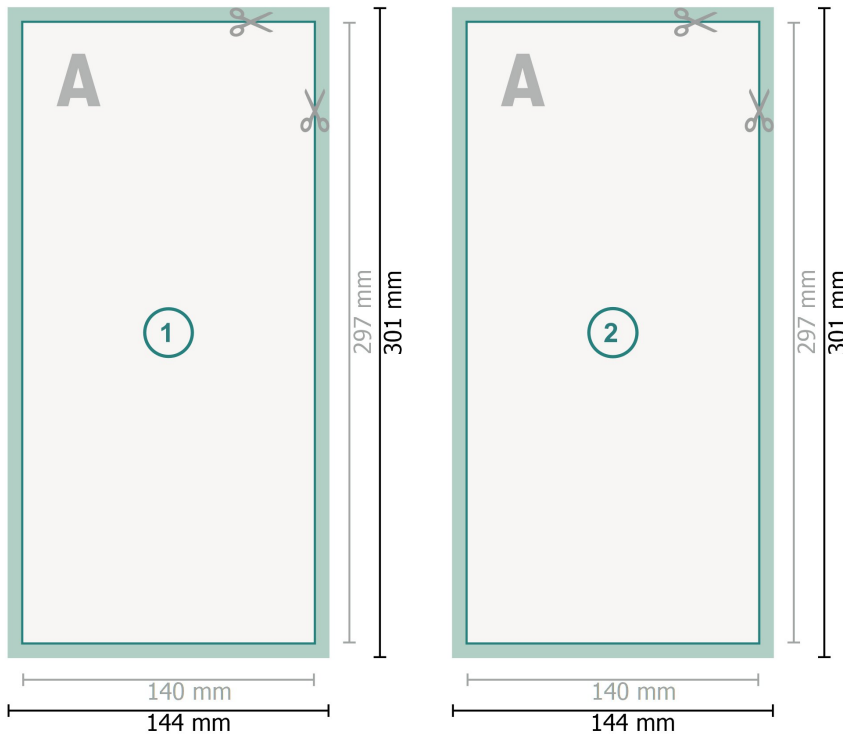

Stickers printed on both sides, 1/3 A3

**Dataformat (incl. 2 mm bleed):**

14,4 x 30,1 cm

bleed:

2 mm

Trimmed size:

14 x 29,7 cm

Safety margin:

4 mm

Maintaining space between the text/information and the edge of the trimmed format prevents undesirable cuts.

Explanation of symbols

Bleed

Reading direction

Trimmed size

Data format

We will cut/perforate your product here

Please note:

Allow for trim allowance and safety margin according to instructions.

Arrange background graphics, images or graphics up to the edge of the data format.

Tolerances may occur during production due to cutting, punching and folding processes.