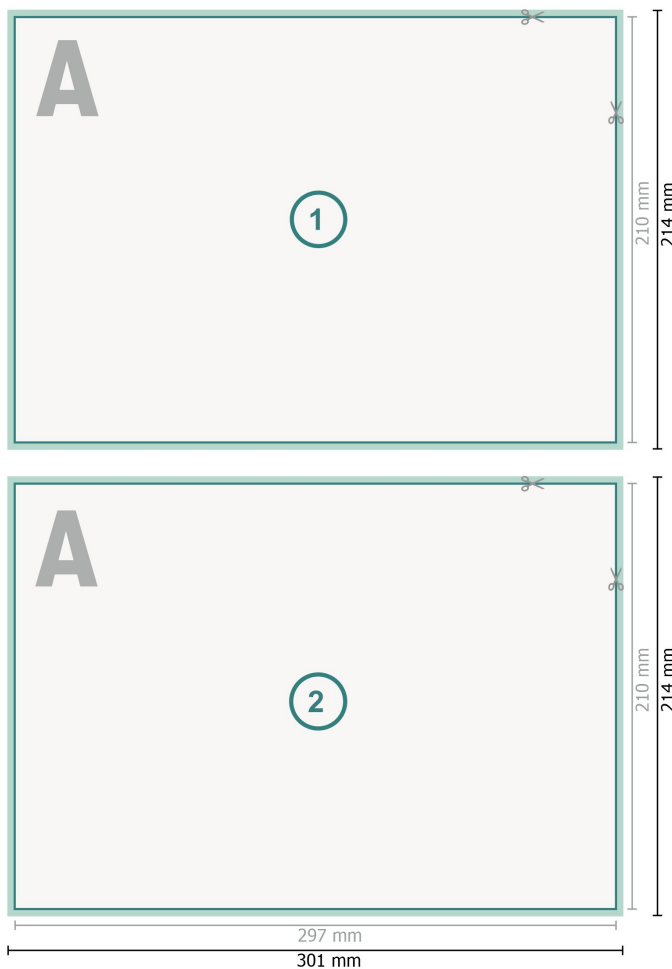

Stickers printed on both sides, A4

**Dataformat (incl. 2 mm bleed):**

30,1 x 21,4 cm

bleed:

2 mm

Trimmed size:

29,7 x 21 cm

Safety margin:

4 mm

Maintaining space between the text/information and the edge of the trimmed format prevents undesirable cuts.

Explanation of symbols

- Bleed
- Reading direction
- Trimmed size
- Data format
- We will cut/perforate your product here

Please note:

Allow for trim allowance and safety margin according to instructions.

Arrange background graphics, images or graphics up to the edge of the data format.

Tolerances may occur during production due to cutting, punching and folding processes.