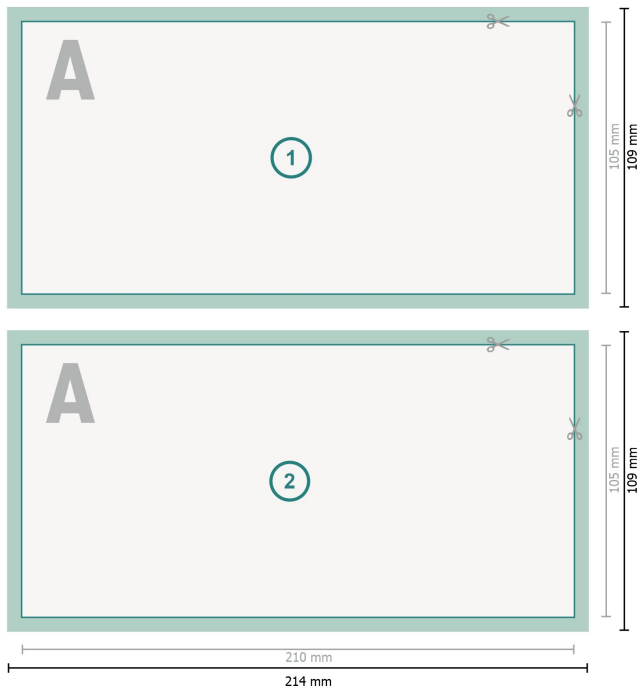

## Stickers printed on both sides, DL

**Dataformat (incl. 2 mm bleed):**

21,4 x 10,9 cm

**bleed:**

2 mm

**Trimmed size:**

21 x 10,5 cm

**Safety margin:**

4 mm

Maintaining space between the text/information and the edge of the trimmed format prevents undesirable cuts.

**Explanation of symbols**

 Bleed

 Reading direction

 Trimmed size

 Data format

 We will cut/perforate your product here

---

**Please note:**

Allow for trim allowance and safety margin according to instructions.

Arrange background graphics, images or graphics up to the edge of the data format.

Tolerances may occur during production due to cutting, punching and folding processes.