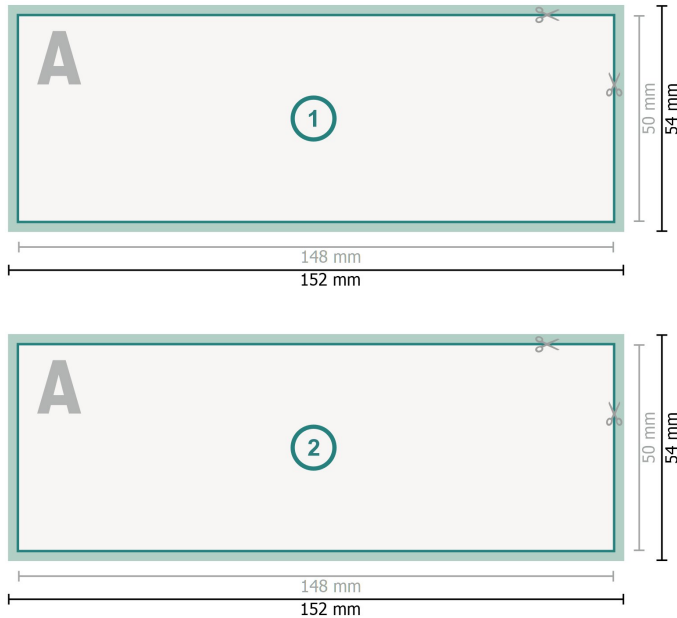

Stickers printed on both sides, A6 Half

**Dataformat (incl. 2 mm bleed):**

15,2 x 5,4 cm

bleed:

2 mm

Trimmed size:

14,8 x 5 cm

Safety margin:

4 mm

Maintaining space between the text/information and the edge of the trimmed format prevents undesirable cuts.

Explanation of symbols

 Bleed

 Reading direction

 Trimmed size

 Data format

 We will cut/perforate your product here

Please note:

Allow for trim allowance and safety margin according to instructions.

Arrange background graphics, images or graphics up to the edge of the data format.

Tolerances may occur during production due to cutting, punching and folding processes.