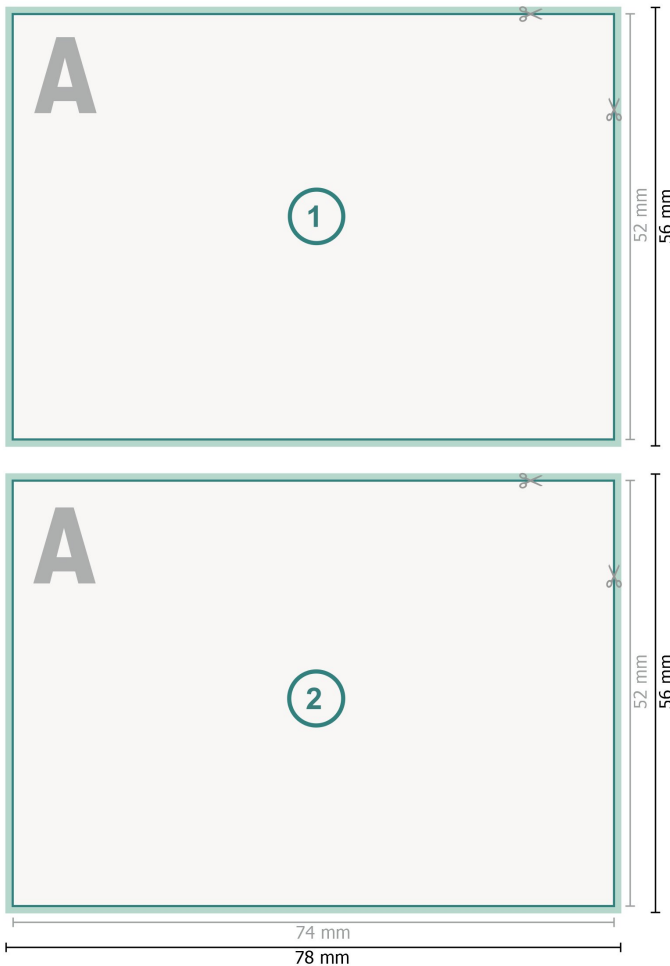

Stickers printed on both sides, A8

**Dataformat (incl. 2 mm bleed):**

7,8 x 5,6 cm

bleed:

2 mm

Trimmed size:

7,4 x 5,2 cm

Safety margin:

4 mm

Maintaining space between the text/information and the edge of the trimmed format prevents undesirable cuts.

Explanation of symbols

- Bleed
- Reading direction
- Trimmed size
- Data format
- We will cut/perforate your product here

Please note:

Allow for trim allowance and safety margin according to instructions.

Arrange background graphics, images or graphics up to the edge of the data format.

Tolerances may occur during production due to cutting, punching and folding processes.