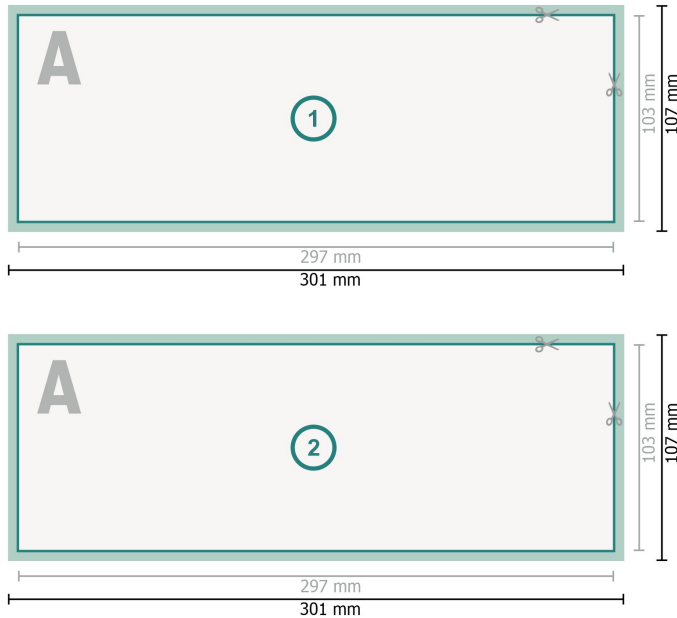

Stickers printed on both sides, A4 Half

Dataformat (incl. 2 mm bleed):

30,1 x 10,7 cm

bleed:

2 mm

Trimmed size:

29,7 x 10,3 cm

Safety margin:

4 mm

Maintaining space between the text/information and the edge of the trimmed format prevents undesirable cuts.

Explanation of symbols

Bleed

Reading direction

Trimmed size

Data format

We will cut/perforate your product here

Please note:

Allow for trim allowance and safety margin according to instructions.

Arrange background graphics, images or graphics up to the edge of the data format.

Tolerances may occur during production due to cutting, punching and folding processes.