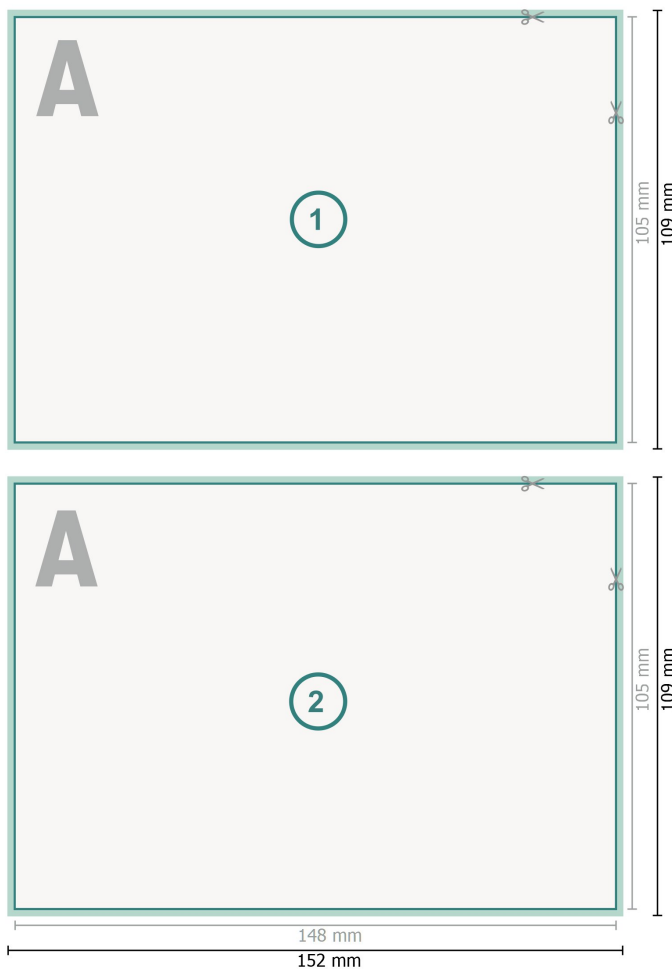

Stickers printed on both sides, A6

**Dataformat (incl. 2 mm bleed):**

15,2 x 10,9 cm

bleed:

2 mm

Trimmed size:

14,8 x 10,5 cm

Safety margin:

4 mm

Maintaining space between the text/information and the edge of the trimmed format prevents undesirable cuts.

Explanation of symbols

- Bleed
- Reading direction
- Trimmed size
- Data format
- We will cut/perforate your product here

Please note:

Allow for trim allowance and safety margin according to instructions.

Arrange background graphics, images or graphics up to the edge of the data format.

Tolerances may occur during production due to cutting, punching and folding processes.