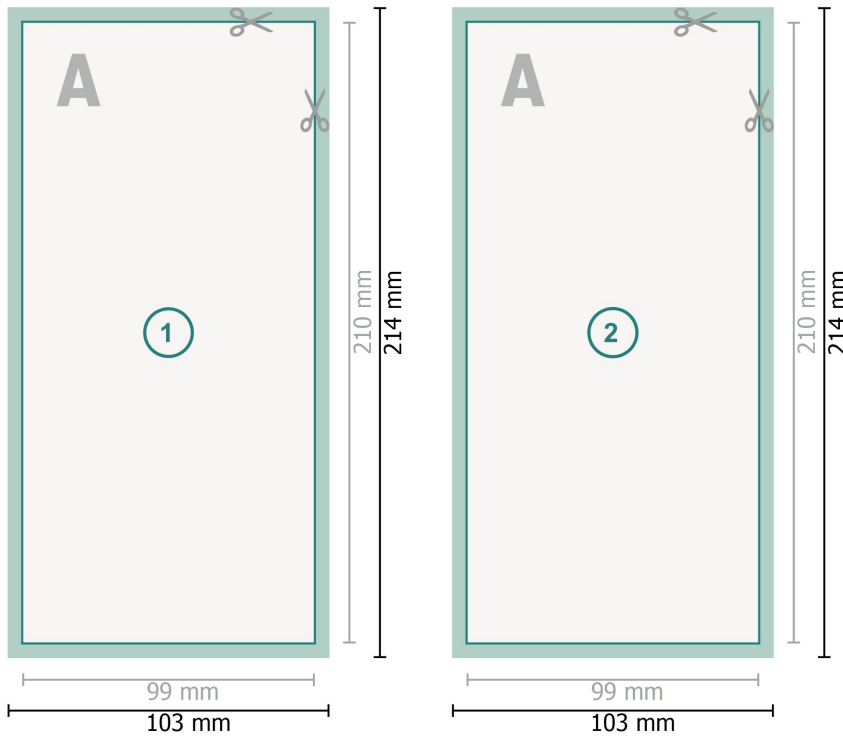

Stickers printed on both sides, 1/3 A4

Dataformat (incl. 2 mm bleed):
10,3 x 21,4 cm

bleed:
2 mm

Trimmed size:
9,9 x 21 cm

Safety margin:
4 mm

Maintaining space between the text/information and the edge of the trimmed format prevents undesirable cuts.

Explanation of symbols

Bleed

Reading direction

Trimmed size

Data format

We will cut/perforate your product here

Please note:

Allow for trim allowance and safety margin according to instructions.

Arrange background graphics, images or graphics up to the edge of the data format.

Tolerances may occur during production due to cutting, punching and folding processes.

Printing data: Instructions and templates can be found under the menu item *Printing data* at www.onlineprinters.com