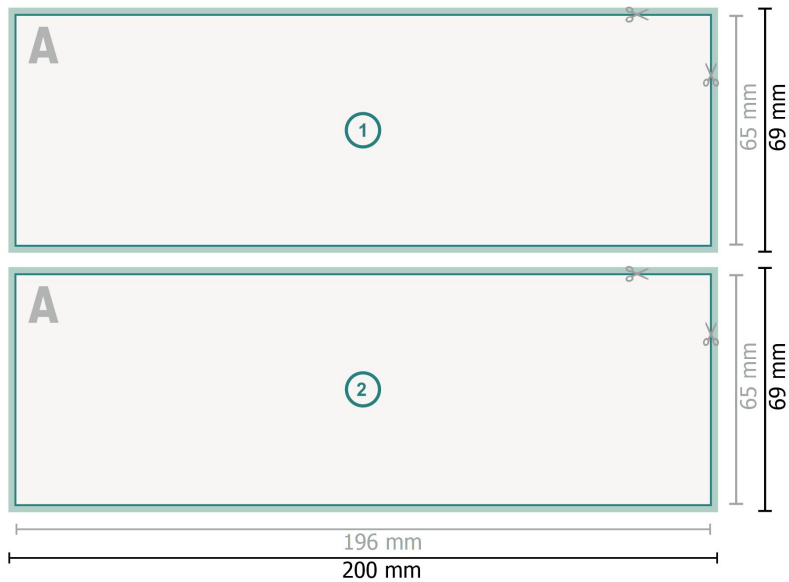

Stickers printed on both sides, Ring binder wide spine (19.6 x 6.5 cm)

Dataformat (incl. 2 mm bleed):

20 x 6,9 cm

bleed:

2 mm

Trimmed size:

19,6 x 6,5 cm

Safety margin:

4 mm

Maintaining space between the text/information and the edge of the trimmed format prevents undesirable cuts.

Explanation of symbols

Bleed

Reading direction

Trimmed size

Data format

We will cut/perforate your product here

Please note:

Allow for trim allowance and safety margin according to instructions.

Arrange background graphics, images or graphics up to the edge of the data format.

Tolerances may occur during production due to cutting, punching and folding processes.