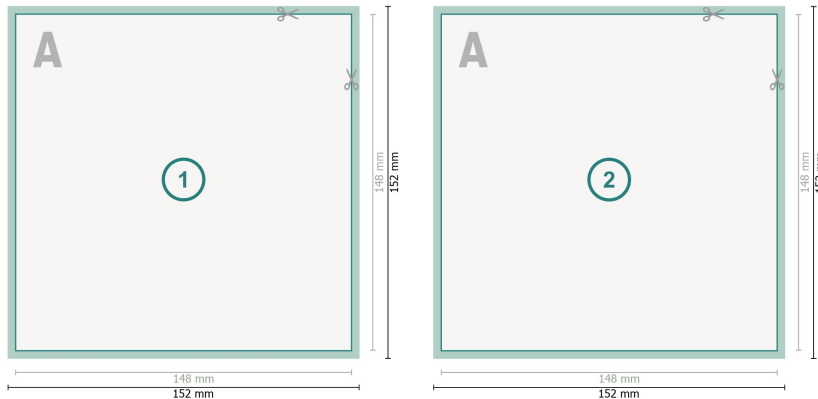

Stickers printed on both sides, A5-Square

Dataformat (incl. 2 mm bleed):
15,2 x 15,2 cm

bleed:
2 mm

Trimmed size:
14,8 x 14,8 cm

Safety margin:
4 mm

Maintaining space between the text/information and the edge of the trimmed format prevents undesirable cuts.

Explanation of symbols

-  Bleed
-  Reading direction
-  Trimmed size
-  Data format
-  We will cut/perforate your product here

Please note:

Allow for trim allowance and safety margin according to instructions.

Arrange background graphics, images or graphics up to the edge of the data format.

Tolerances may occur during production due to cutting, punching and folding processes.

Printing data: Instructions and templates can be found under the menu item *Printing data* at www.onlineprinters.com