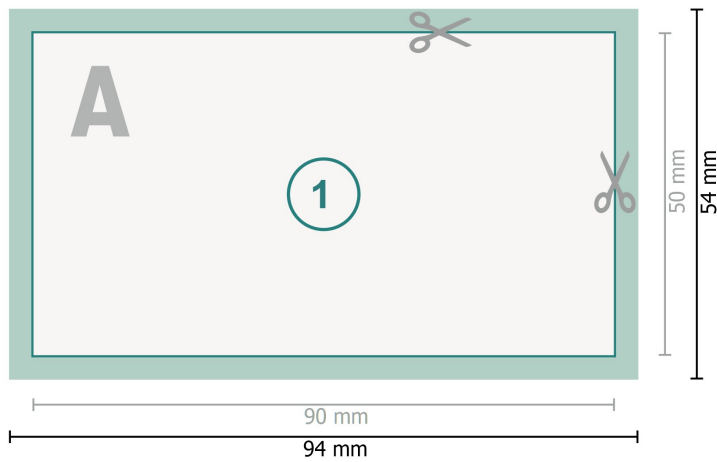

Stickers printed on both sides, 9.0 x 5.0 cm

**Dataformat (incl. 2 mm bleed):**

9,4 x 5,4 cm

**bleed:**

2 mm

**Trimmed size:**

9 x 5 cm

**Safety margin:**

4 mm

Maintaining space between the text/information and the edge of the trimmed format prevents undesirable cuts.

**Explanation of symbols**

Bleed

Reading direction

Trimmed size

Data format

We will cut/perforate your product here

**Please note:**

Allow for trim allowance and safety margin according to instructions.

Arrange background graphics, images or graphics up to the edge of the data format.

Tolerances may occur during production due to cutting, punching and folding processes.