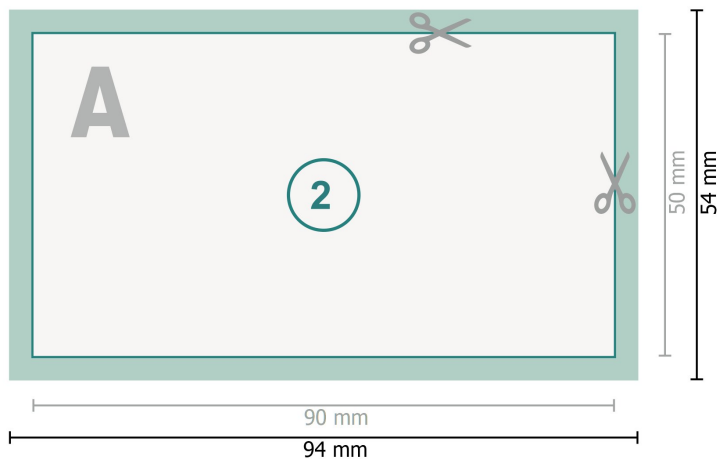

Stickers printed on both sides, 9.0 x 5.0 cm

**Dataformat (incl. 2 mm bleed):**

9,4 x 5,4 cm

**bleed:**

2 mm

**Trimmed size:**

9 x 5 cm

**Safety margin:**

4 mm

Maintaining space between the text/information and the edge of the trimmed format prevents undesirable cuts.

**Explanation of symbols**

Bleed

Reading direction

Trimmed size

Data format

We will cut/perforate your product here

**Please note:**

Allow for trim allowance and safety margin according to instructions.

Arrange background graphics, images or graphics up to the edge of the data format.

Tolerances may occur during production due to cutting, punching and folding processes.