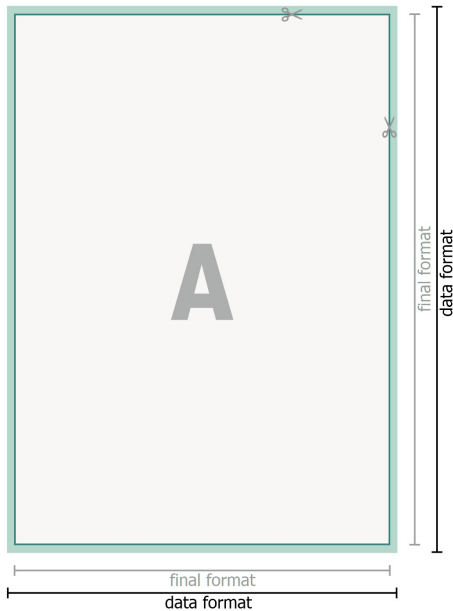

Clear adhesive labels with white print

free format selection

bleed:

2 mm

Safety margin:

4 mm

Maintaining space between the text/information and the edge of the trimmed format prevents undesirable cuts.

Explanation of symbols

 Bleed

 Reading direction

 Trimmed size

 Data format

 We will cut/perforate your product here

Please note:

Allow for trim allowance and safety margin according to instructions.

Arrange background graphics, images or graphics up to the edge of the data format.

Tolerances may occur during production due to cutting, punching and folding processes.

Printing data: Instructions and templates can be found under the menu item *Printing data* at www.onlineprinters.com