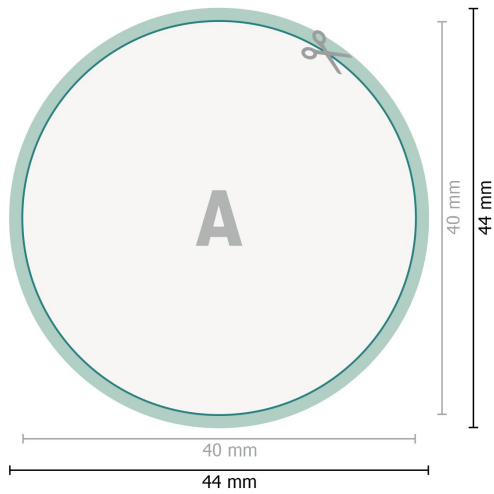

Self-adhesive labels, round, 4.0 cm diameter

**Dataformat (incl. 2 mm bleed):**

4,4 x 4,4 cm

bleed:

2 mm

Trimmed size:

4 x 4 cm

Safety margin:

4 mm

Maintaining space between the text/information and the edge of the trimmed format prevents undesirable cuts.

Explanation of symbols

 Bleed

 Reading direction

 Trimmed size

 Data format

 We will cut/perforate your product here

Please note:

Allow for trim allowance and safety margin according to instructions.

Arrange background graphics, images or graphics up to the edge of the data format.

Tolerances may occur during production due to cutting, punching and folding processes.