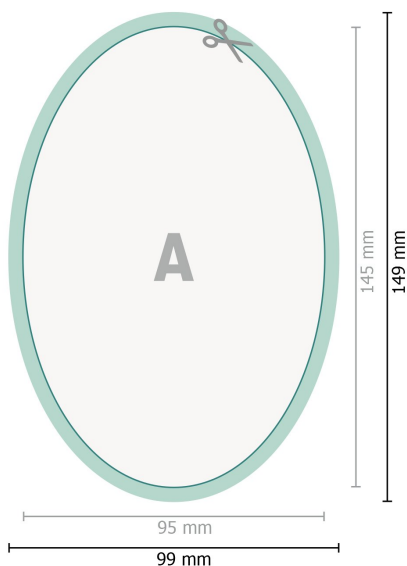

Self-adhesive labels, Oval, 9.5 x 14.5 cm

Dataformat (incl. 2 mm bleed):

9,9 x 14,9 cm

bleed:

2 mm

Trimmed size:

9,5 x 14,5 cm

Safety margin:

4 mm

Maintaining space between the text/information and the edge of the trimmed format prevents undesirable cuts.

Explanation of symbols

 Bleed

 Reading direction

 Trimmed size

 Data format

 We will cut/perforate your product here

Please note:

Allow for trim allowance and safety margin according to instructions.

Arrange background graphics, images or graphics up to the edge of the data format.

Tolerances may occur during production due to cutting, punching and folding processes.