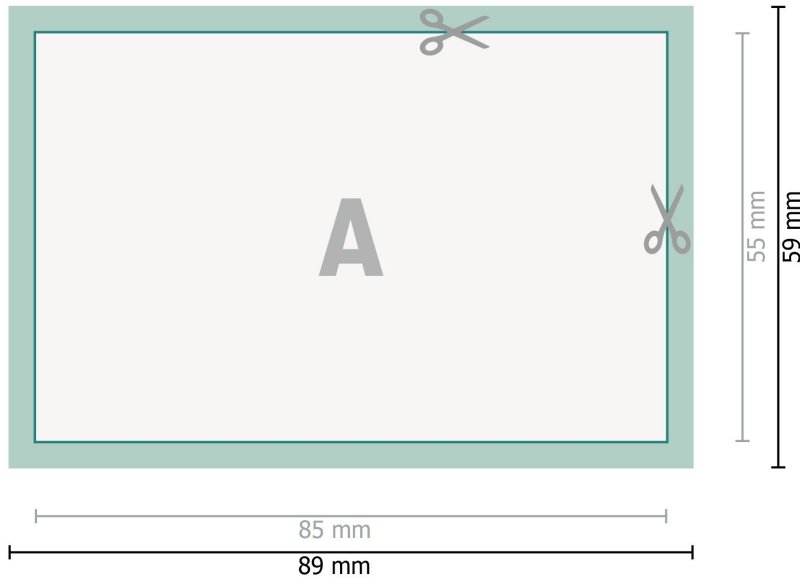

Self-adhesive labels, 8.5 x 5.5 cm

Dataformat (incl. 2 mm bleed):
8,9 x 5,9 cm

bleed:
2 mm

Trimmed size:
8,5 x 5,5 cm

Safety margin:
4 mm

Maintaining space between the text/information and the edge of the trimmed format prevents undesirable cuts.

Explanation of symbols

 Bleed

 Reading direction

 Trimmed size

 Data format

 We will cut/perforate your product here

Please note:

Allow for trim allowance and safety margin according to instructions.

Arrange background graphics, images or graphics up to the edge of the data format.

Tolerances may occur during production due to cutting, punching and folding processes.

Printing data: Instructions and templates can be found under the menu item *Printing data* at www.onlineprinters.com