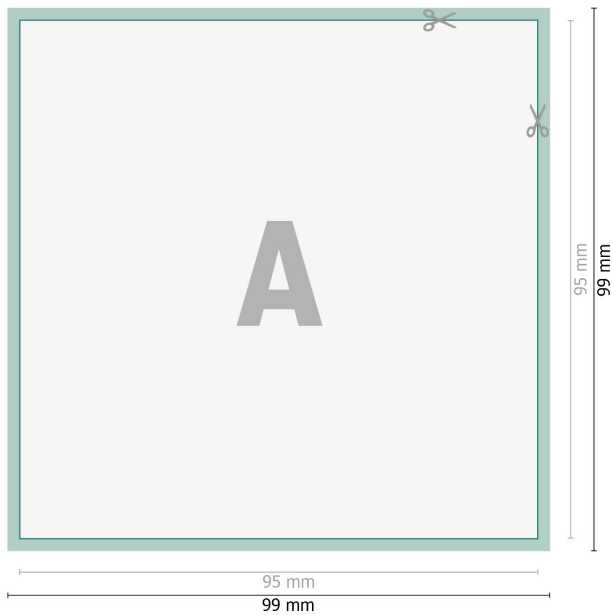

Self-adhesive labels, 9.5 x 9.5 cm

**Dataformat (incl. 2 mm bleed):**

9,9 x 9,9 cm

bleed:

2 mm

Trimmed size:

9,5 x 9,5 cm

Safety margin:

4 mm

Maintaining space between the text/information and the edge of the trimmed format prevents undesirable cuts.

Explanation of symbols

 Bleed

 Reading direction

 Trimmed size

 Data format

 We will cut/perforate your product here

Please note:

Allow for trim allowance and safety margin according to instructions.

Arrange background graphics, images or graphics up to the edge of the data format.

Tolerances may occur during production due to cutting, punching and folding processes.