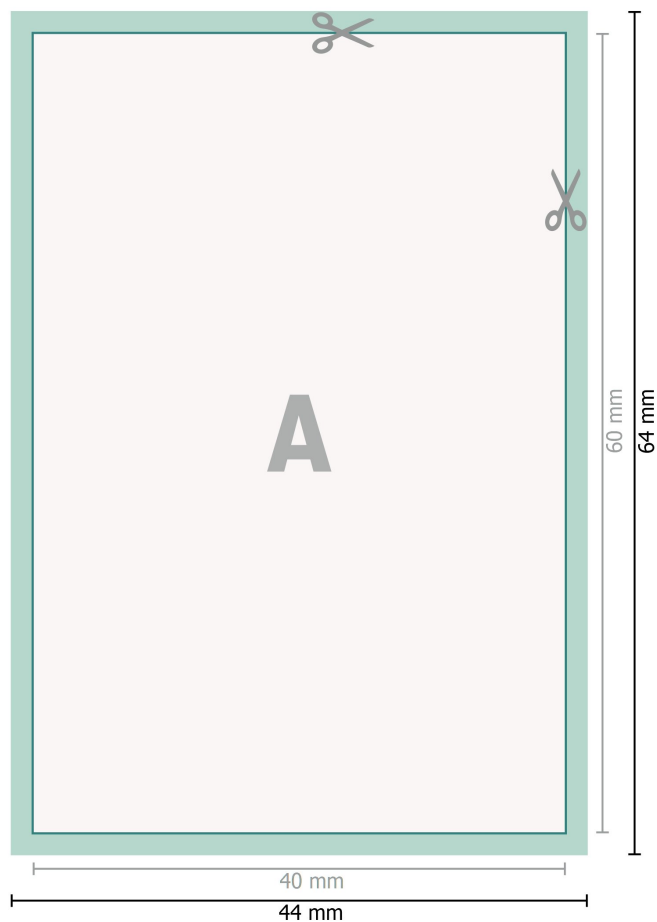

Self-adhesive labels, 4.0 x 6.0 cm

Dataformat (incl. 2 mm bleed):

4,4 x 6,4 cm

bleed:

2 mm

Trimmed size:

4 x 6 cm

Safety margin:

4 mm

Maintaining space between the text/information and the edge of the trimmed format prevents undesirable cuts.

Explanation of symbols

 Bleed

 Reading direction

 Trimmed size

 Data format

 We will cut/perforate your product here

Please note:

Allow for trim allowance and safety margin according to instructions.

Arrange background graphics, images or graphics up to the edge of the data format.

Tolerances may occur during production due to cutting, punching and folding processes.