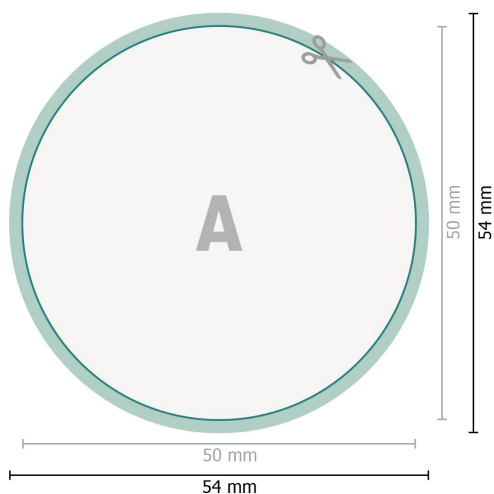

# Self-adhesive labels, round 5.0 cm diameter

**Dataformat (incl. 2 mm bleed):**

5,4 x 5,4 cm

**bleed:**

2 mm

**Trimmed size:**

5 x 5 cm

**Safety margin:**

4 mm

Maintaining space between the text/information and the edge of the trimmed format prevents undesirable cuts.

## Explanation of symbols

 Bleed

 Reading direction

 Trimmed size

 Data format

 We will cut/perforate your product here

### Please note:

Allow for trim allowance and safety margin according to instructions.

Arrange background graphics, images or graphics up to the edge of the data format.

Tolerances may occur during production due to cutting, punching and folding processes.