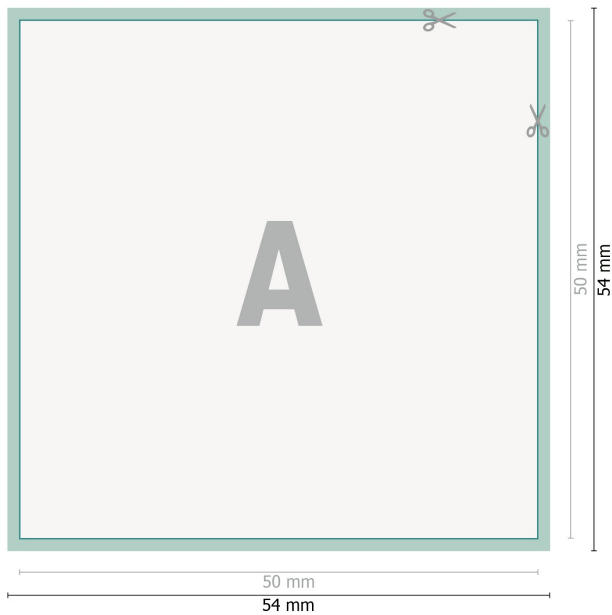

# Self-adhesive labels, 5.0 x 5.0 cm

**Dataformat (incl. 2 mm bleed):**  
5,4 x 5,4 cm

**bleed:**  
2 mm

**Trimmed size:**  
5 x 5 cm

**Safety margin:**  
4 mm

Maintaining space between the text/information and the edge of the trimmed format prevents undesirable cuts.

## Explanation of symbols

 Bleed

 Reading direction

 Trimmed size

 Data format

 We will cut/perforate your product here

## Please note:

Allow for trim allowance and safety margin according to instructions.

Arrange background graphics, images or graphics up to the edge of the data format.

Tolerances may occur during production due to cutting, punching and folding processes.