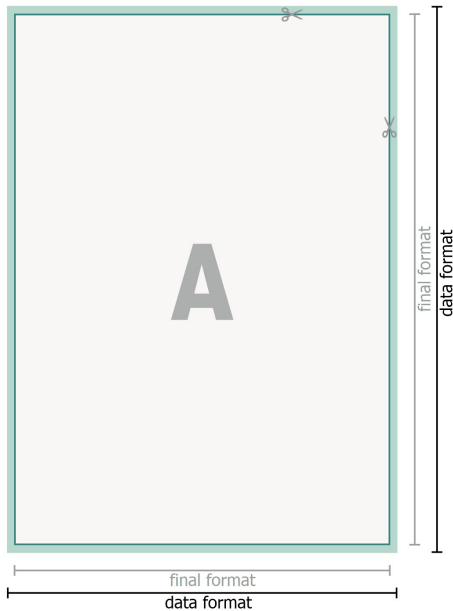

Packaging labels, Free format selection

free format selection

bleed:

2 mm

Safety margin:

4 mm

Maintaining space between the text/information and the edge of the trimmed format prevents undesirable cuts.

Explanation of symbols

 Bleed

 Reading direction

 Trimmed size

 Data format

 We will cut/perforate your product here

Please note:

Allow for trim allowance and safety margin according to instructions.

Arrange background graphics, images or graphics up to the edge of the data format.

Tolerances may occur during production due to cutting, punching and folding processes.

Printing data: Instructions and templates can be found under the menu item *Printing data* at www.onlineprinters.com