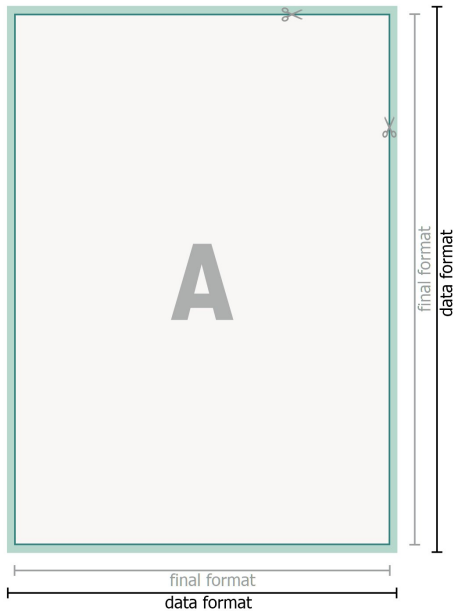

Wine bottle labels, Free format selection

free format selection

bleed:

2 mm

Safety margin:

4 mm

Maintaining space between the text/information and the edge of the trimmed format prevents undesirable cuts.

Explanation of symbols

 Bleed

 Reading direction

 Trimmed size

 Data format

 We will cut/perforate your product here

Please note:

Allow for trim allowance and safety margin according to instructions.

Arrange background graphics, images or graphics up to the edge of the data format.

Tolerances may occur during production due to cutting, punching and folding processes.

Printing data: Instructions and templates can be found under the menu item *Printing data* at www.onlineprinters.com