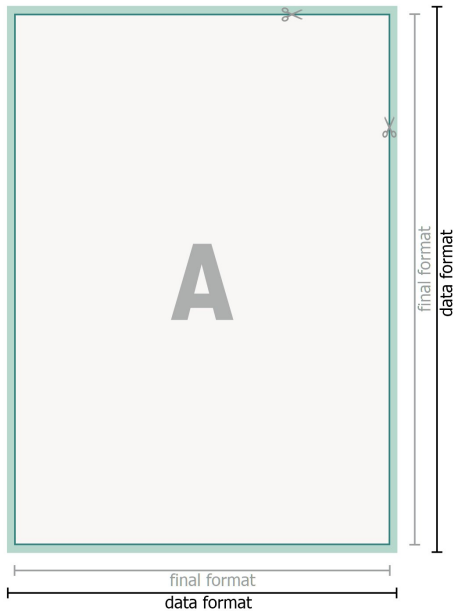

Bottle labels, Free format selection

free format selection

bleed:

2 mm

Safety margin:

4 mm

Maintaining space between the text/information and the edge of the trimmed format prevents undesirable cuts.

Explanation of symbols

 Bleed

 Reading direction

 Trimmed size

 Data format

 We will cut/perforate your product here

Please note:

Allow for trim allowance and safety margin according to instructions.

Arrange background graphics, images or graphics up to the edge of the data format.

Tolerances may occur during production due to cutting, punching and folding processes.

Printing data: Instructions and templates can be found under the menu item *Printing data* at www.onlineprinters.com