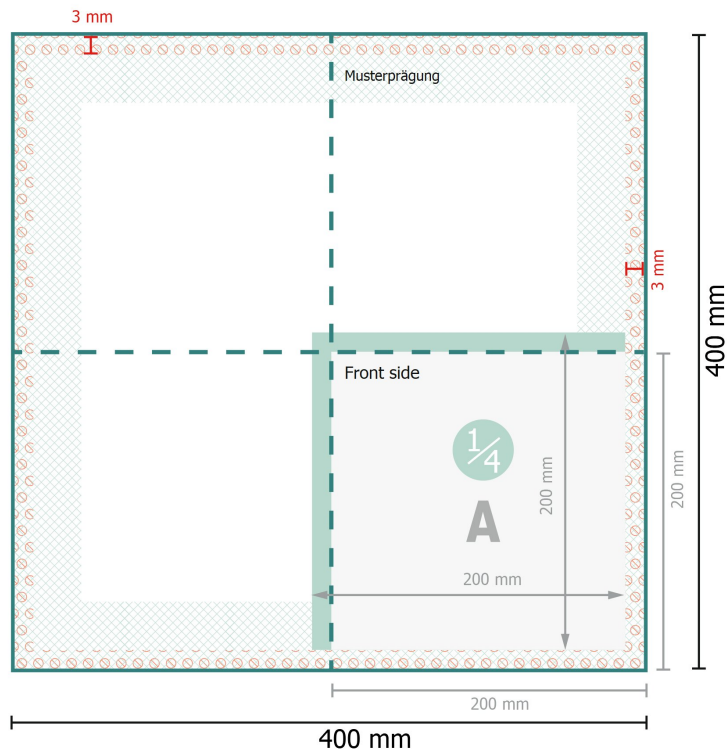

Napkins (tissue), 20 x 20 cm

1/4 fold

Data format:

40 x 40 cm

Trimmed size (closed):

20 x 20 cm

Safety margin:

4 mm

Maintaining space between the text/information and the edge of the trimmed format prevents undesirable cuts.

Explanation of symbols

-  Bleed
-  Reading direction
-  Trimmed size
-  Data format
-  Not printable
-  Creasing/Folding

Please note:

Allow for trim allowance and safety margin according to instructions.

Arrange background graphics, images or graphics up to the edge of the data format.

Tolerances may occur during production due to cutting, punching and folding processes.