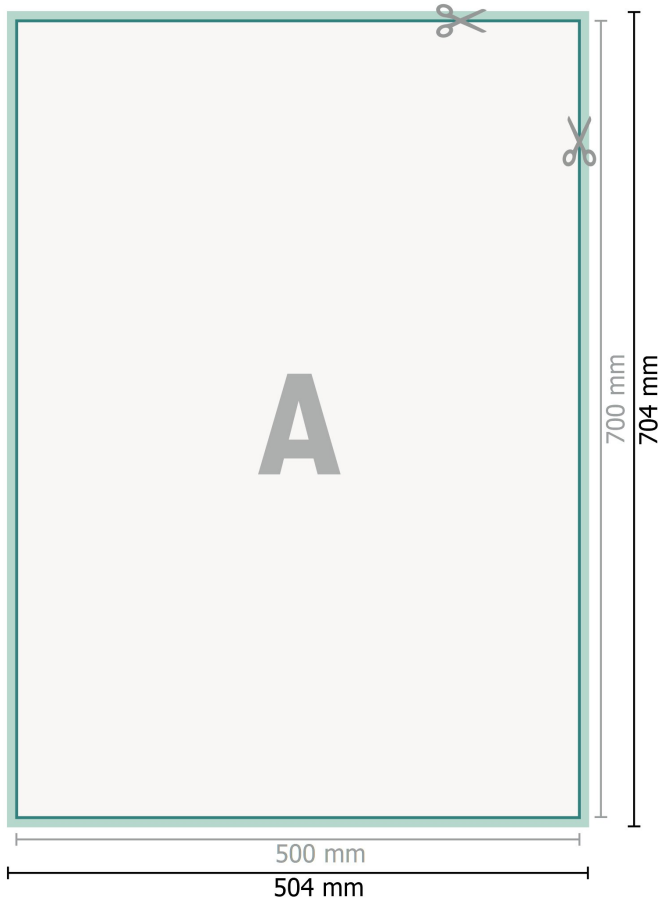

## Floor Stickers, B2

**Dataformat (incl. 2 mm bleed):**

50,4 x 70,4 cm

**bleed:**

2 mm

**Trimmed size:**

50 x 70 cm

**Safety margin:**

4 mm

Maintaining space between the text/information and the edge of the trimmed format prevents undesirable cuts.

**Explanation of symbols**

 Bleed

 Reading direction

 Trimmed size

 Data format

 We will cut/perforate your product here

**Please note:**

Allow for trim allowance and safety margin according to instructions.

Arrange background graphics, images or graphics up to the edge of the data format.

Tolerances may occur during production due to cutting, punching and folding processes.