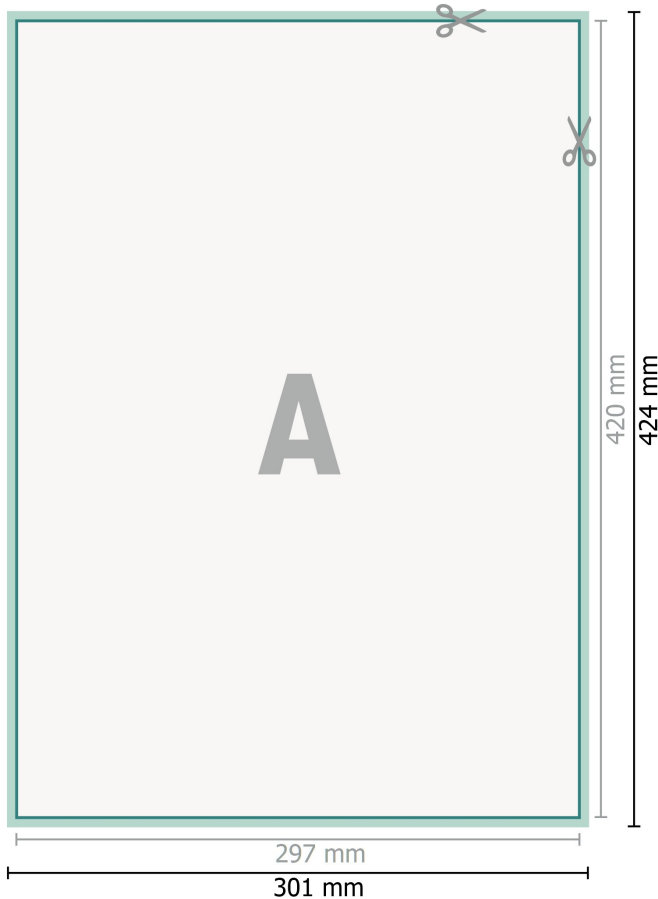

## Floor Stickers, A3

**Dataformat (incl. 2 mm bleed):**

30,1 x 42,4 cm

**bleed:**

2 mm

**Trimmed size:**

29,7 x 42 cm

**Safety margin:**

4 mm

Maintaining space between the text/information and the edge of the trimmed format prevents undesirable cuts.

**Explanation of symbols**

 Bleed

 Reading direction

 Trimmed size

 Data format

 We will cut/perforate your product here

---

**Please note:**

Allow for trim allowance and safety margin according to instructions.

Arrange background graphics, images or graphics up to the edge of the data format.

Tolerances may occur during production due to cutting, punching and folding processes.