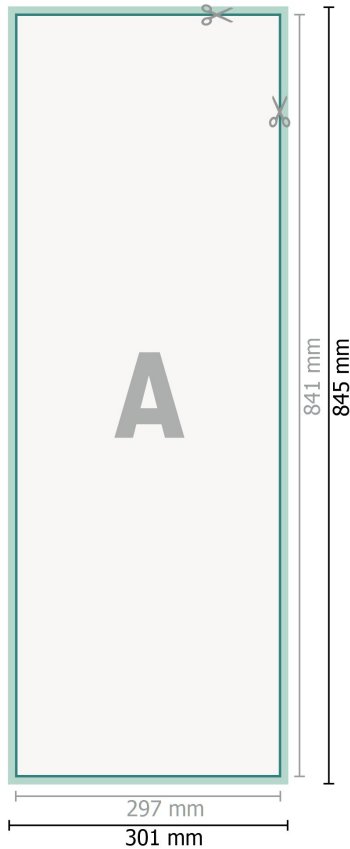

Floor Stickers, A1 Half

Dataformat (incl. 2 mm bleed):

30,1 x 84,5 cm

bleed:

2 mm

Trimmed size:

29,7 x 84,1 cm

Safety margin:

4 mm

Maintaining space between the text/information and the edge of the trimmed format prevents undesirable cuts.

Explanation of symbols

 Bleed

 Reading direction

 Trimmed size

 Data format

 We will cut/perforate your product here

Please note:

Allow for trim allowance and safety margin according to instructions.

Arrange background graphics, images or graphics up to the edge of the data format.

Tolerances may occur during production due to cutting, punching and folding processes.