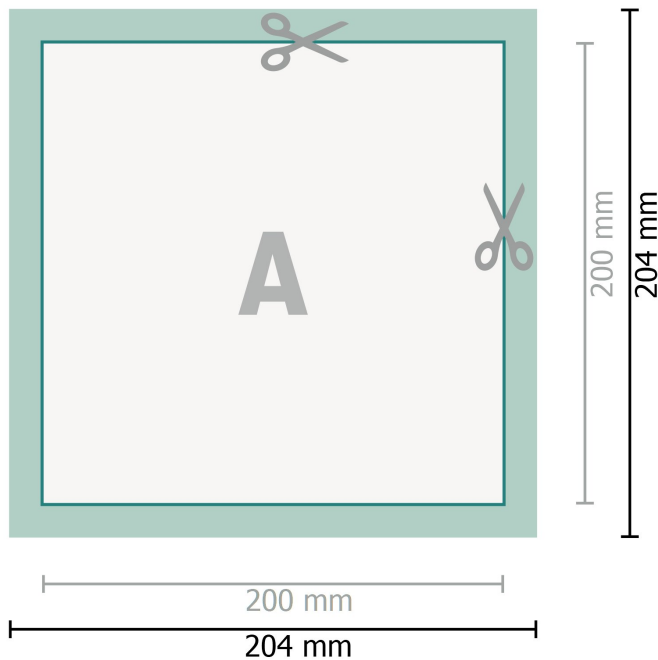

## Magnetic signs, 20 x 20 cm

**Dataformat (incl. 2 mm bleed):**

20,4 x 20,4 cm

**bleed:**

2 mm

**Trimmed size:**

20 x 20 cm

**Safety margin:**

4 mm

Maintaining space between the text/information and the edge of the trimmed format prevents undesirable cuts.

**Explanation of symbols**

 Bleed

 Reading direction

 Trimmed size

 Data format

 We will cut/perforate your product here

---

**Please note:**

Allow for trim allowance and safety margin according to instructions.

Arrange background graphics, images or graphics up to the edge of the data format.

Tolerances may occur during production due to cutting, punching and folding processes.